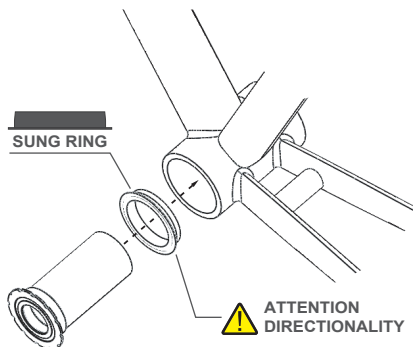

BB386

TRiPEAK Part NO.

EMA-38624-SHCBTf12

EMA-38624-SHSBTf12

Bearing Options :

- SB (Steel Bearing) / CB (Ceramic Bearing)
- Bearing Size : 25 × 37 × 7mm - (6805)

Step 1

PRESS IN (Non-DRIVE SIDE)

Step 2

TWIST-LOCK (DRIVE SIDE)