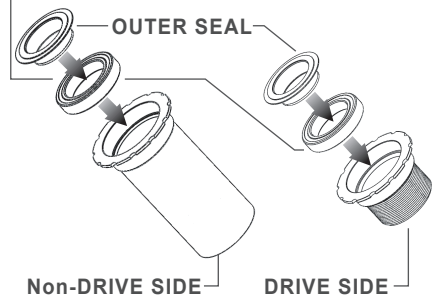

BB386

TRiPEAK Part NO.

EMA-38624-SHCBTf12

EMA-38624-SHSBTf12

Bearing Options :

- SB (Steel Bearing) / CB (Ceramic Bearing)
- Bearing Size : 25 × 37 × 7mm - (6805)

Step 1

PRESS IN (Non-DRIVE SIDE)

Step 2

TWIST-LOCK (DRIVE SIDE)